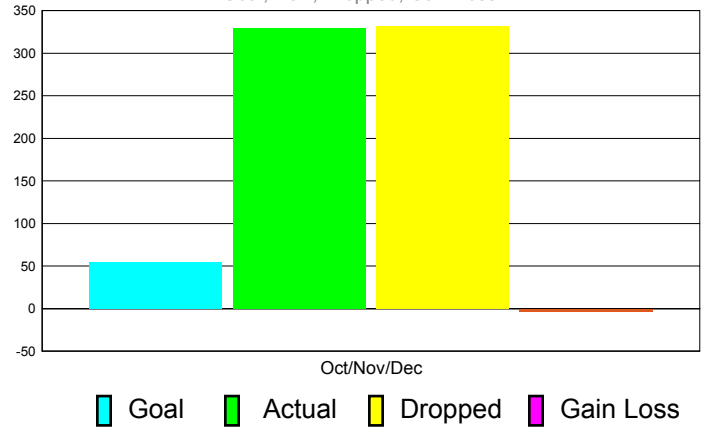

Membership Results 2011-2012

Goal, New, Dropped, Gain/Loss