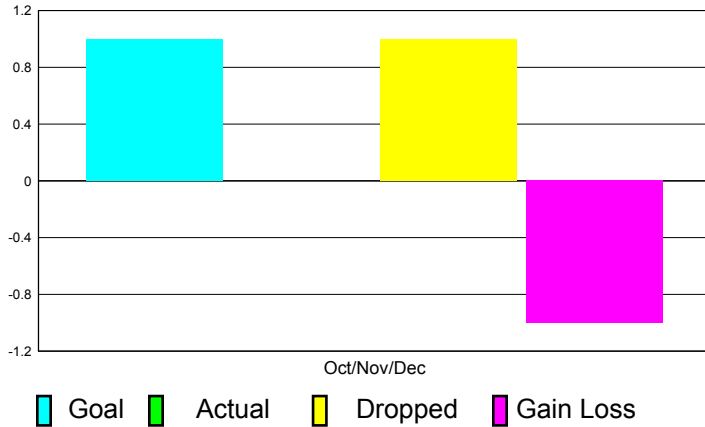

GMT Reports for District (or Undistricted) **District 336 A**

GMT: Junichi Takata

Location: JAPAN

GMT CA: 5

CLUBS

**Club Results
2011-2012**

**Clubs
2010-2011**

Month	New Club Goal	Actual New Clubs	Actual Dropped Clubs	Gain/Loss of Clubs	Gain/Loss of Clubs
Oct/Nov/Dec	1	0	1	-1	-1
Totals	1	0	1	-1	-1

Club Results 2011-2012

Goal, New, Dropped, Gain/Loss

Comparison of Club Gain/Loss

Current Year Compared to the Previous Year

YTD Status Quo Clubs 2010-2011

Status Quo Clubs Compared to Status Quo Members

MEMBERSHIP

**Membership Results
2011-2012**

**Membership
2010-2011**

Month	Net Memb Goal	Actual New Memb	Actual Dropped Memb	Gain/Loss of Memb	Gain/ Loss of Memb
Oct/Nov/Dec	55	329	332	-3	66
Totals	55	329	332	-3	66